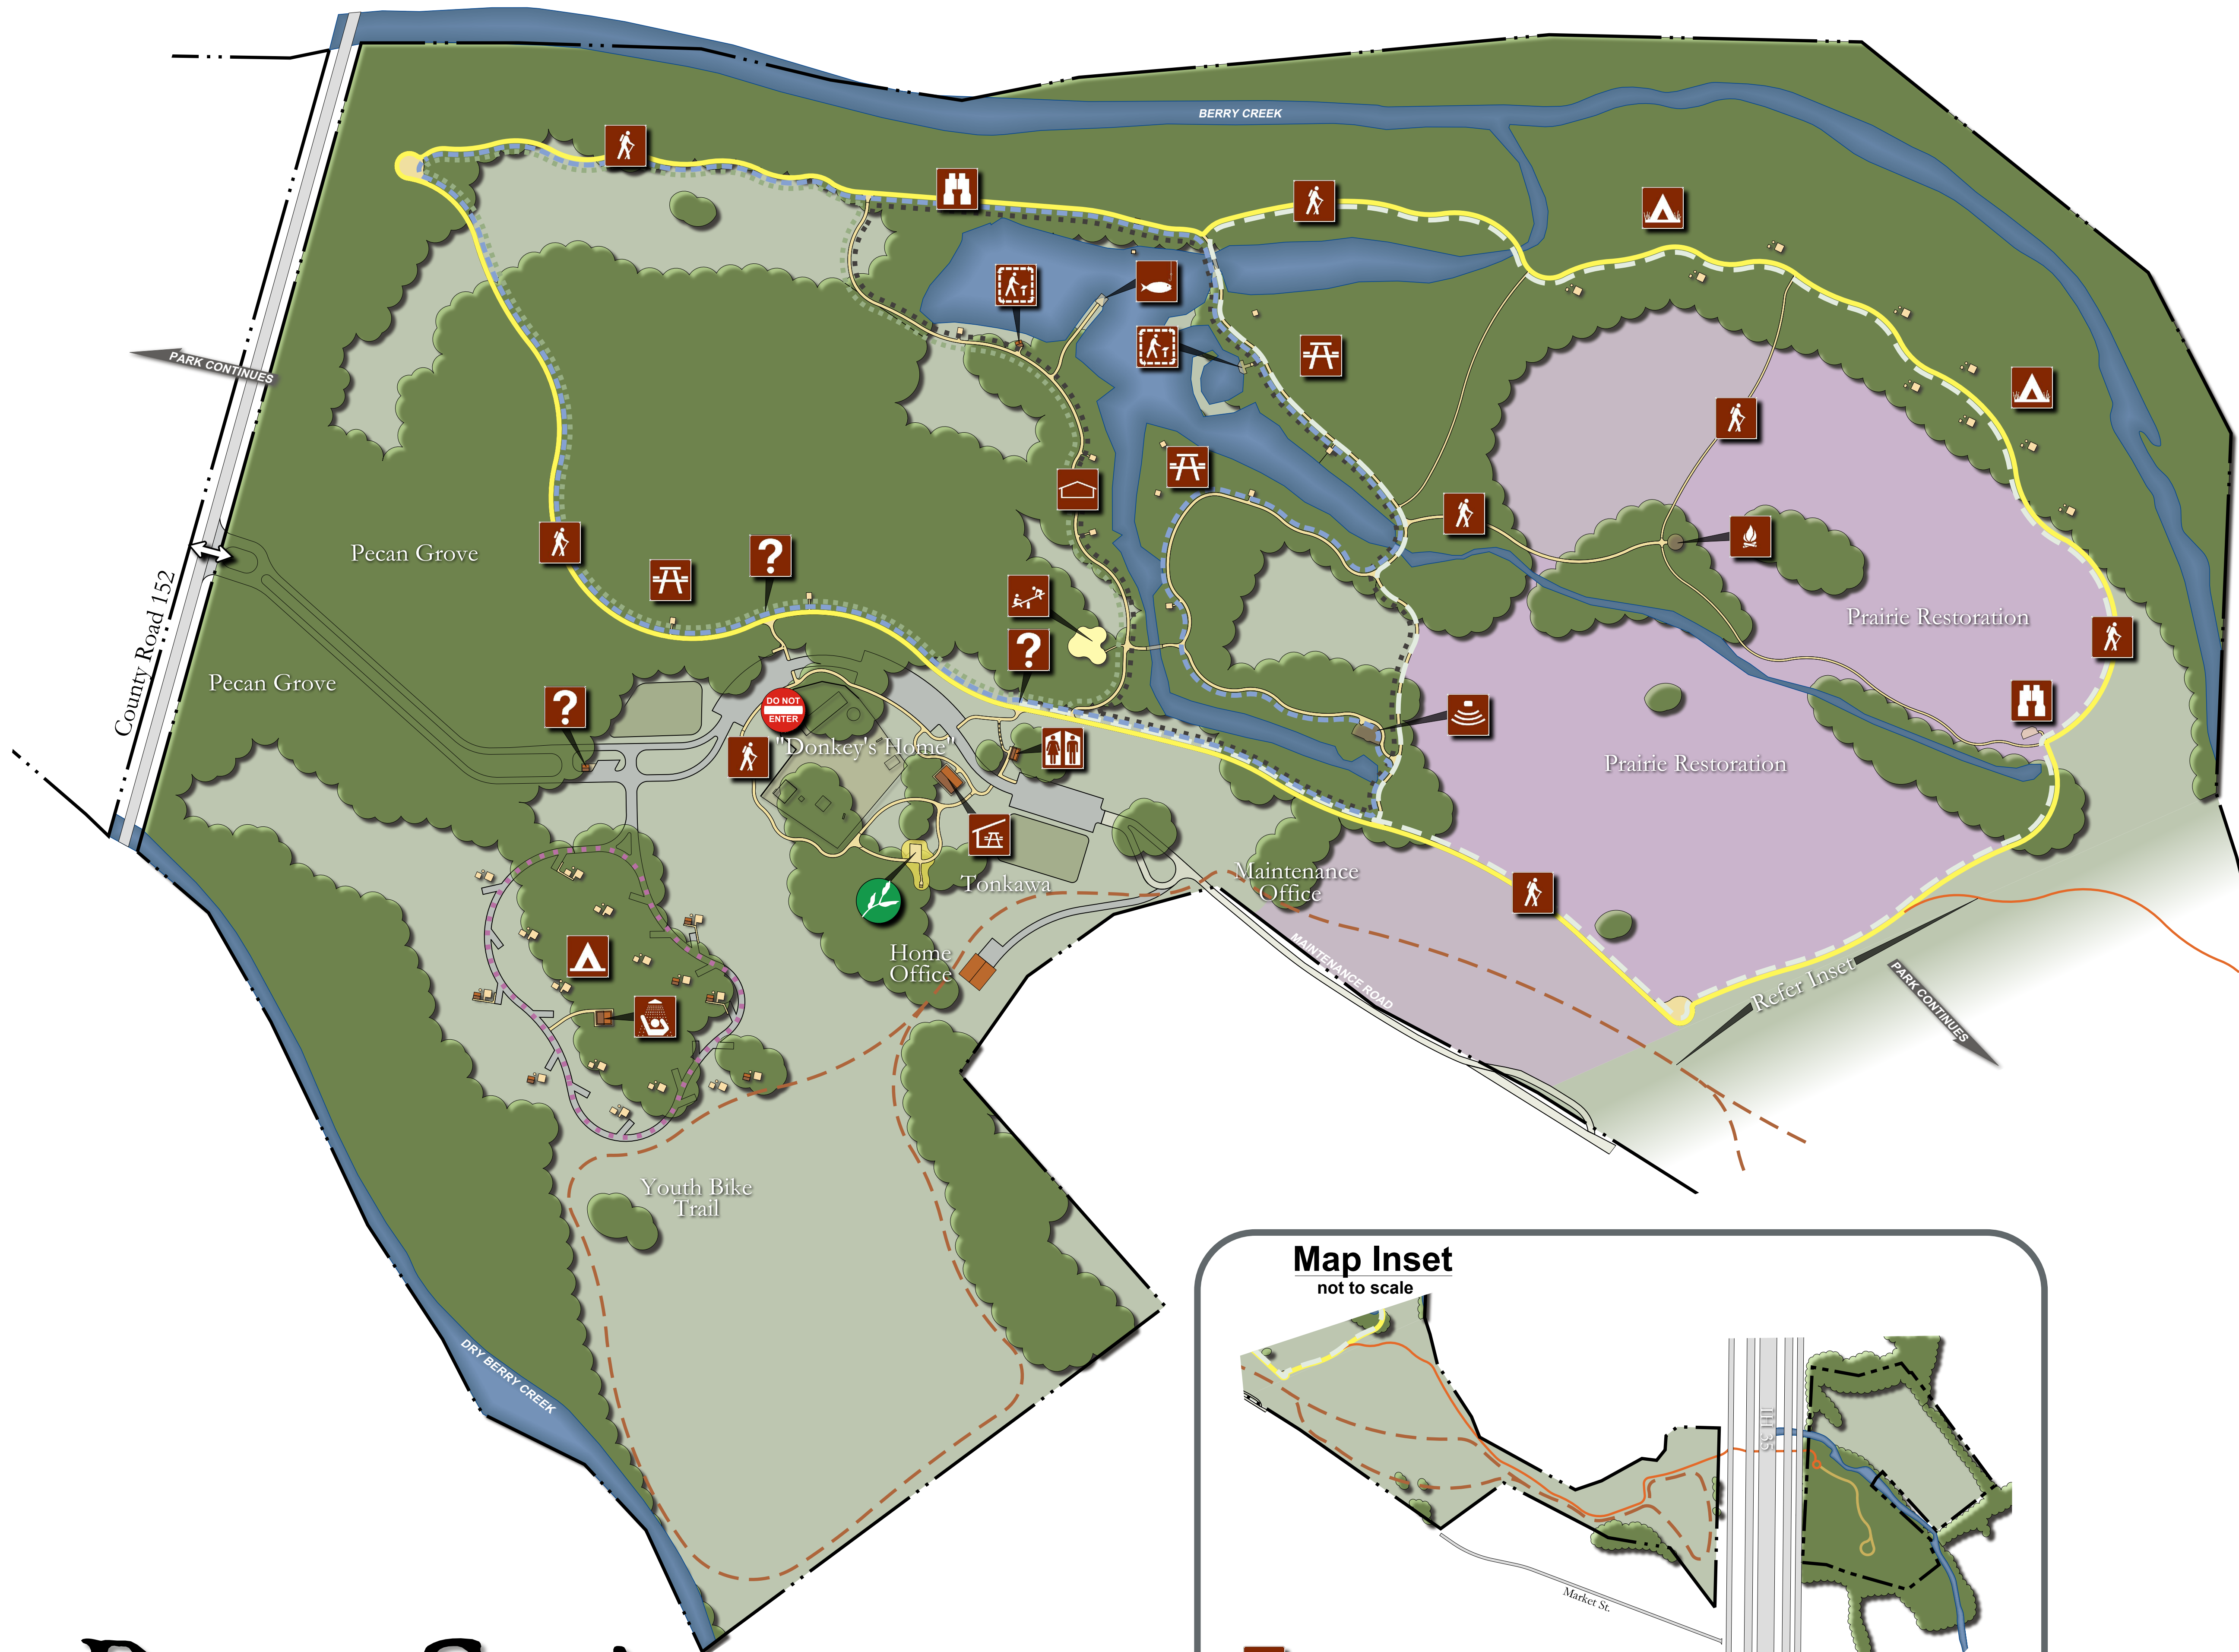

# MAP LEGEND

- MAIN ENTRY
- PARK MAP / INFORMATION KIOSK
- INTERPRETIVE AREA
- IMPROVED CAMPING AREA
- PRIMITIVE CAMPING AREA
- GROUP CAMPING
- RESTROOM
- RESTROOM WITH SHOWERS
- GROUP PAVILION
- BIRTHDAY PAVILION
- PICNIC AREA
- PLAYGROUND
- AMPHITHEATER
- GROUP FIRE CIRCLE
- FISHING
- WILDLIFE VIEWING AREA
- HIKING TRAIL
- HISTORIC COMPOUND
- MEMORIAL GARDEN

## TRAIL MILEAGE

Name	Mileage
Pecan Grove Loop.....	0.7
Mill Pond Loop.....	0.7
Spring Loop.....	1.1
Meadow Loop.....	1.1
Muy Grande Loop.....	1.5
Camp Loop.....	0.3
Equestrian Loop.....	2.1

## Map Inset

not to scale

## TRAIL MILEAGE

Name	Mileage
Grande Trail West.....	0.8
Nature Trail.....	0.2